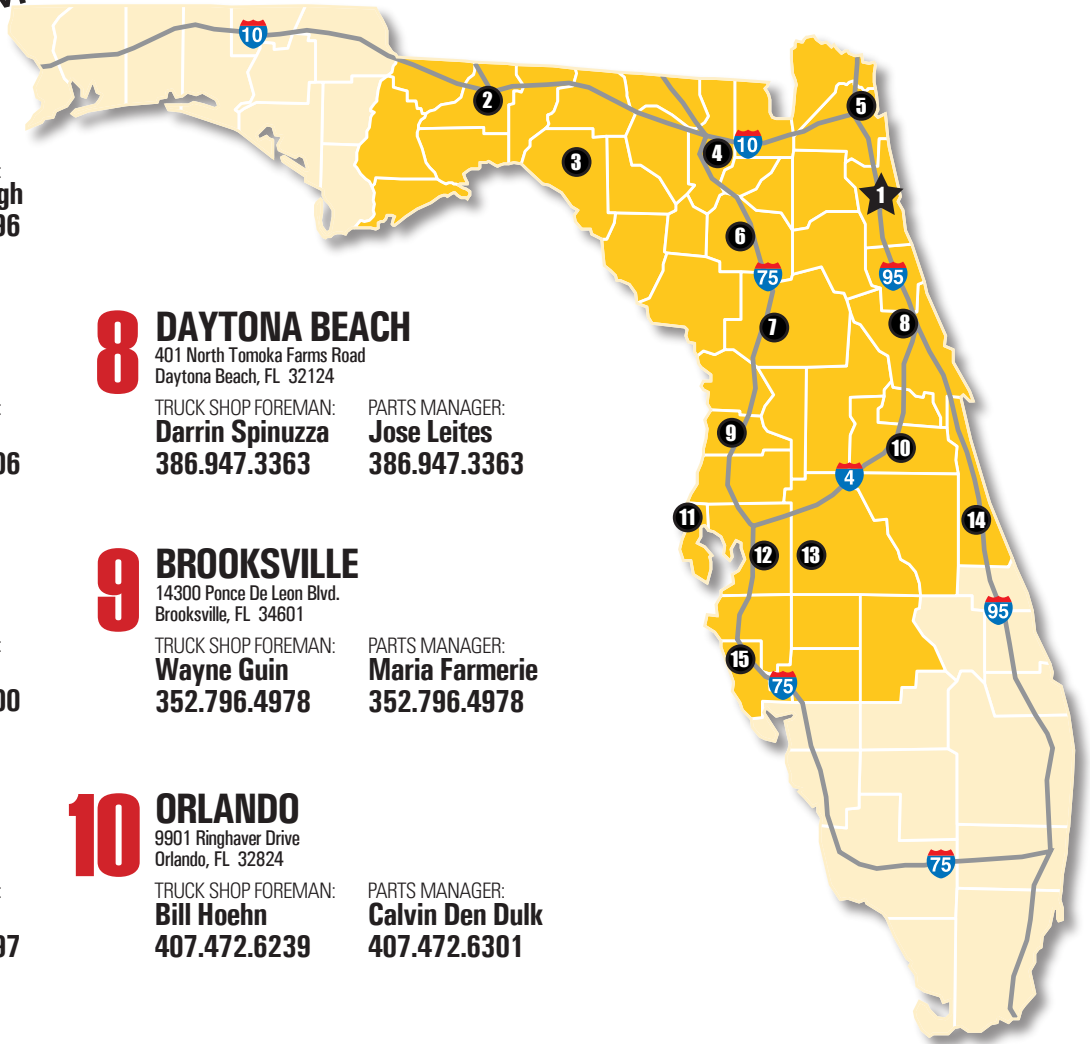

TRUCK AND BUS, PARTS & SERVICE

1 ST. AUGUSTINE

500 World Commerce Pkwy
St. Augustine, FL 32092

TRUCK SHOP FOREMAN:
Donnie Poston
904.494.1403

PARTS MANAGER:
Mike Furlough
904.494.1196

2 TALLAHASSEE

32000 Blue Star Hwy.
Midway, FL 32343

TRUCK SHOP FOREMAN:
Terry Groom
850.536.2316

PARTS MANAGER:
Clint Bull
850.536.2306

3 PERRY

2920 S. Byron Butler Pkwy.
Perry, FL 32348

TRUCK SHOP FOREMAN:
Buddy Batton
850.584.2800

PARTS MANAGER:
Jeff Terrell
850.584.2800

4 LAKE CITY

390 SW Ring Ct.
Lake City, FL 32025

TRUCK SHOP FOREMAN:
Michael Crosby
386.755.3997
ext. 1601

PARTS MANAGER:
Bill Zieger
386.755.3997

8 DAYTONA BEACH

401 North Tomoka Farms Road
Daytona Beach, FL 32124

TRUCK SHOP FOREMAN:
Darrin Spinuzza
386.947.3363

PARTS MANAGER:
Jose Leites
386.947.3363

9 BROOKSVILLE

14300 Ponce De Leon Blvd.
Brooksville, FL 34601

TRUCK SHOP FOREMAN:
Wayne Guin
352.796.4978

PARTS MANAGER:
Maria Farmerie
352.796.4978

10 ORLANDO

9901 Ringhaver Drive
Orlando, FL 32824

TRUCK SHOP FOREMAN:
Bill Hoehn
407.472.6239

PARTS MANAGER:
Calvin Den Dulk
407.472.6301

5 JACKSONVILLE

330 Pecan Park Road
Jacksonville, FL 32218

TRUCK SHOP FOREMAN:
Daniel Delgross
904.714.2601

PARTS MANAGER:
Tom Stewart
904.714.2612

11 TARPON SPRINGS (Parts Store Only)

41747 U.S. Hwy. 19 N.
Tarpon Springs, FL 34689

PARTS MANAGER:
Tracey Pearson
727.938.1515

6 GAINESVILLE

4900 North Main Street
Gainesville, FL 32609

TRUCK SHOP FOREMAN:
Richard Morris
352.371.9983

PARTS MANAGER:
Sam Boyd
352.371.9983

12 TAMPA

10421 Fern Hill Drive
Riverview, FL 33578

TRUCK SHOP FOREMAN:
Tom Church
813.865.2485

PARTS MANAGER:
Richard Yarbrough
813.671.3700

14 PALM BAY

415 Community College Parkway
Palm Bay, FL 32909

TRUCK SHOP FOREMAN:
Kyran Blake
321.838.5762

PARTS MANAGER:
Scott Ulp
321.952.3001

7 OCALA

6202 North US Hwy 301/441
Ocala, FL 34475

TRUCK SHOP FOREMAN:
Rory Davis
352.840.6235

PARTS MANAGER:
Ron Avery
352.732.2800

13 LAKELAND

3425 Reynolds Road
Lakeland, FL 33803

TRUCK SHOP FOREMAN:
Lonnie Teeling
863.606.0512

PARTS MANAGER:
Austin Touchton
863.606.0512

15 SARASOTA (Parts Store Only)

7500 26th Court East
Sarasota, FL 34243

PARTS MANAGER:
Tom Roach
941.359.6010